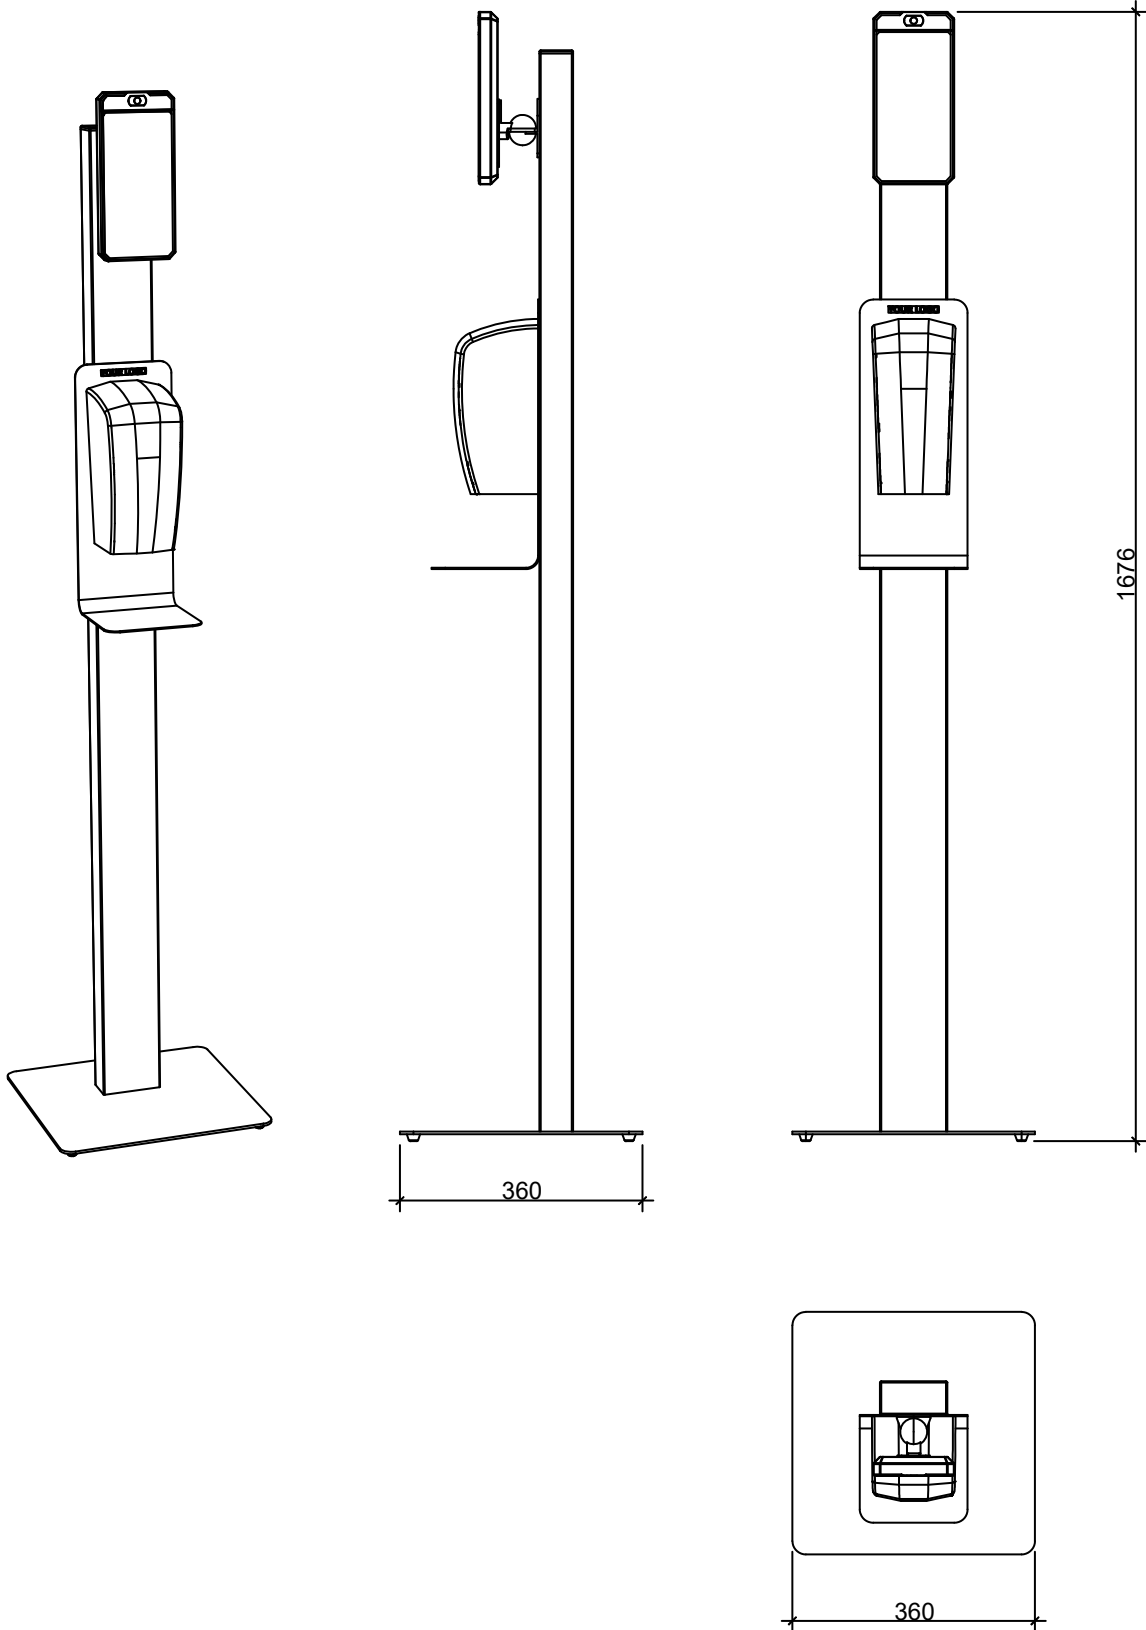

MAX C. MEISTER AG
Neugutstrasse 54
CH-8600 Dübendorf

Tel.: +41 (0) 44 918 70 10
admin@mcmeister.com
www.mcmeister.com