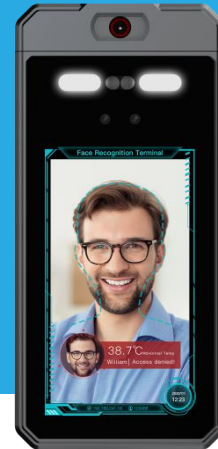

## Face Recognition Terminal

### Key Features

- Non-contact temperature measurement
- Temperature measuring range: 30 °C to 45 °C (86 °F to 113 °F)
- Temperature measuring accuracy: 0.1° C, deviation: ± 0.3°C
- Temperature measuring distance: 0.3 to 1.2 m, response speed: ≤ 100ms
- Face recognition distance: 0.3 to 2.0 m
- Voice prompt will be triggered and door status (open/close) can be configured when detecting abnormal temperature
- Face recognition duration ≤ 0.2 s per face, face recognition accuracy rate ≥99.8%
- 30,000 face capacity, 60,000 event capacity
- Displays temperature measurement results on the authentication page
- 7 Inch IPS HD display, video lag-free, ghost-free
- Suggested height for face recognition: between 1.2 m and 2.2 m
- Support I/O, WG26, WG34, RJ45, USB, Door lock interfaces