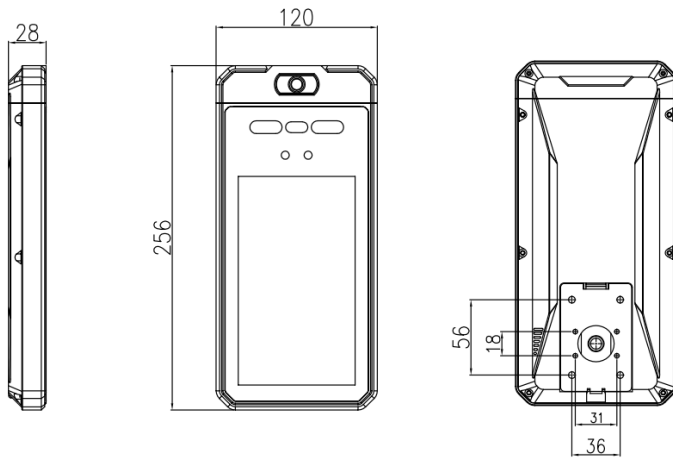

Dimensions (mm)

Accessories

Optional:

Various stands